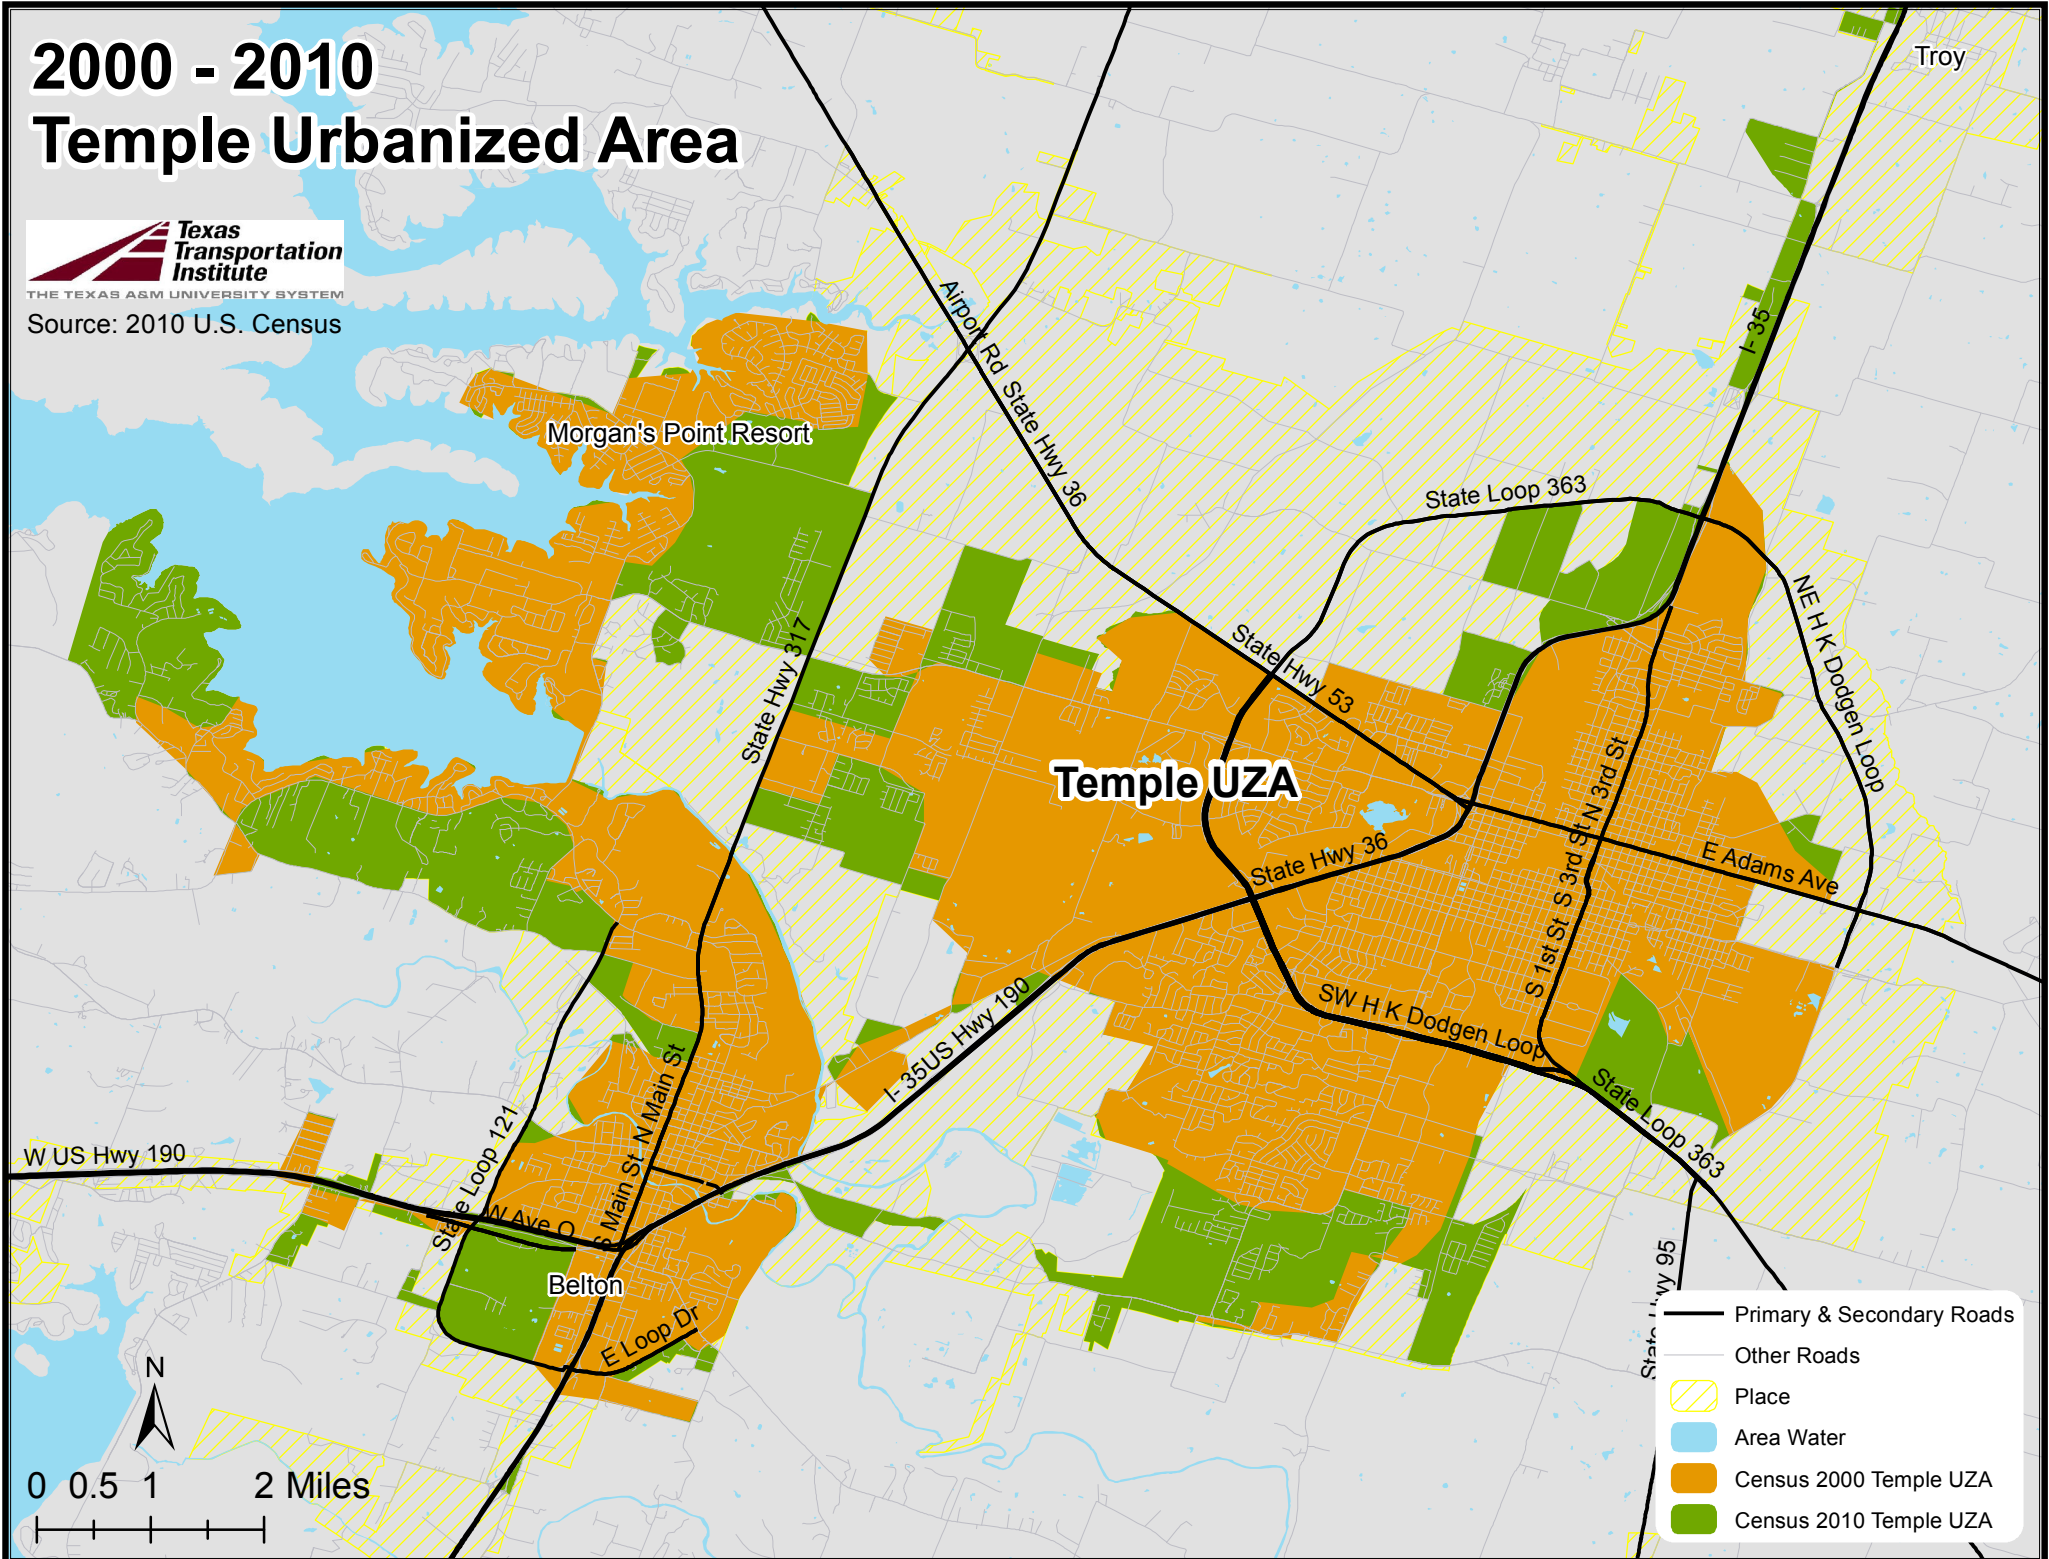

2000 - 2010 Temple Urbanized Area

Source: 2010 U.S. Census

Temple UZA

Morgan's Point Resort

Belton

Troy

- Primary & Secondary Roads
- Other Roads
- Place
- Area Water
- Census 2000 Temple UZA
- Census 2010 Temple UZA