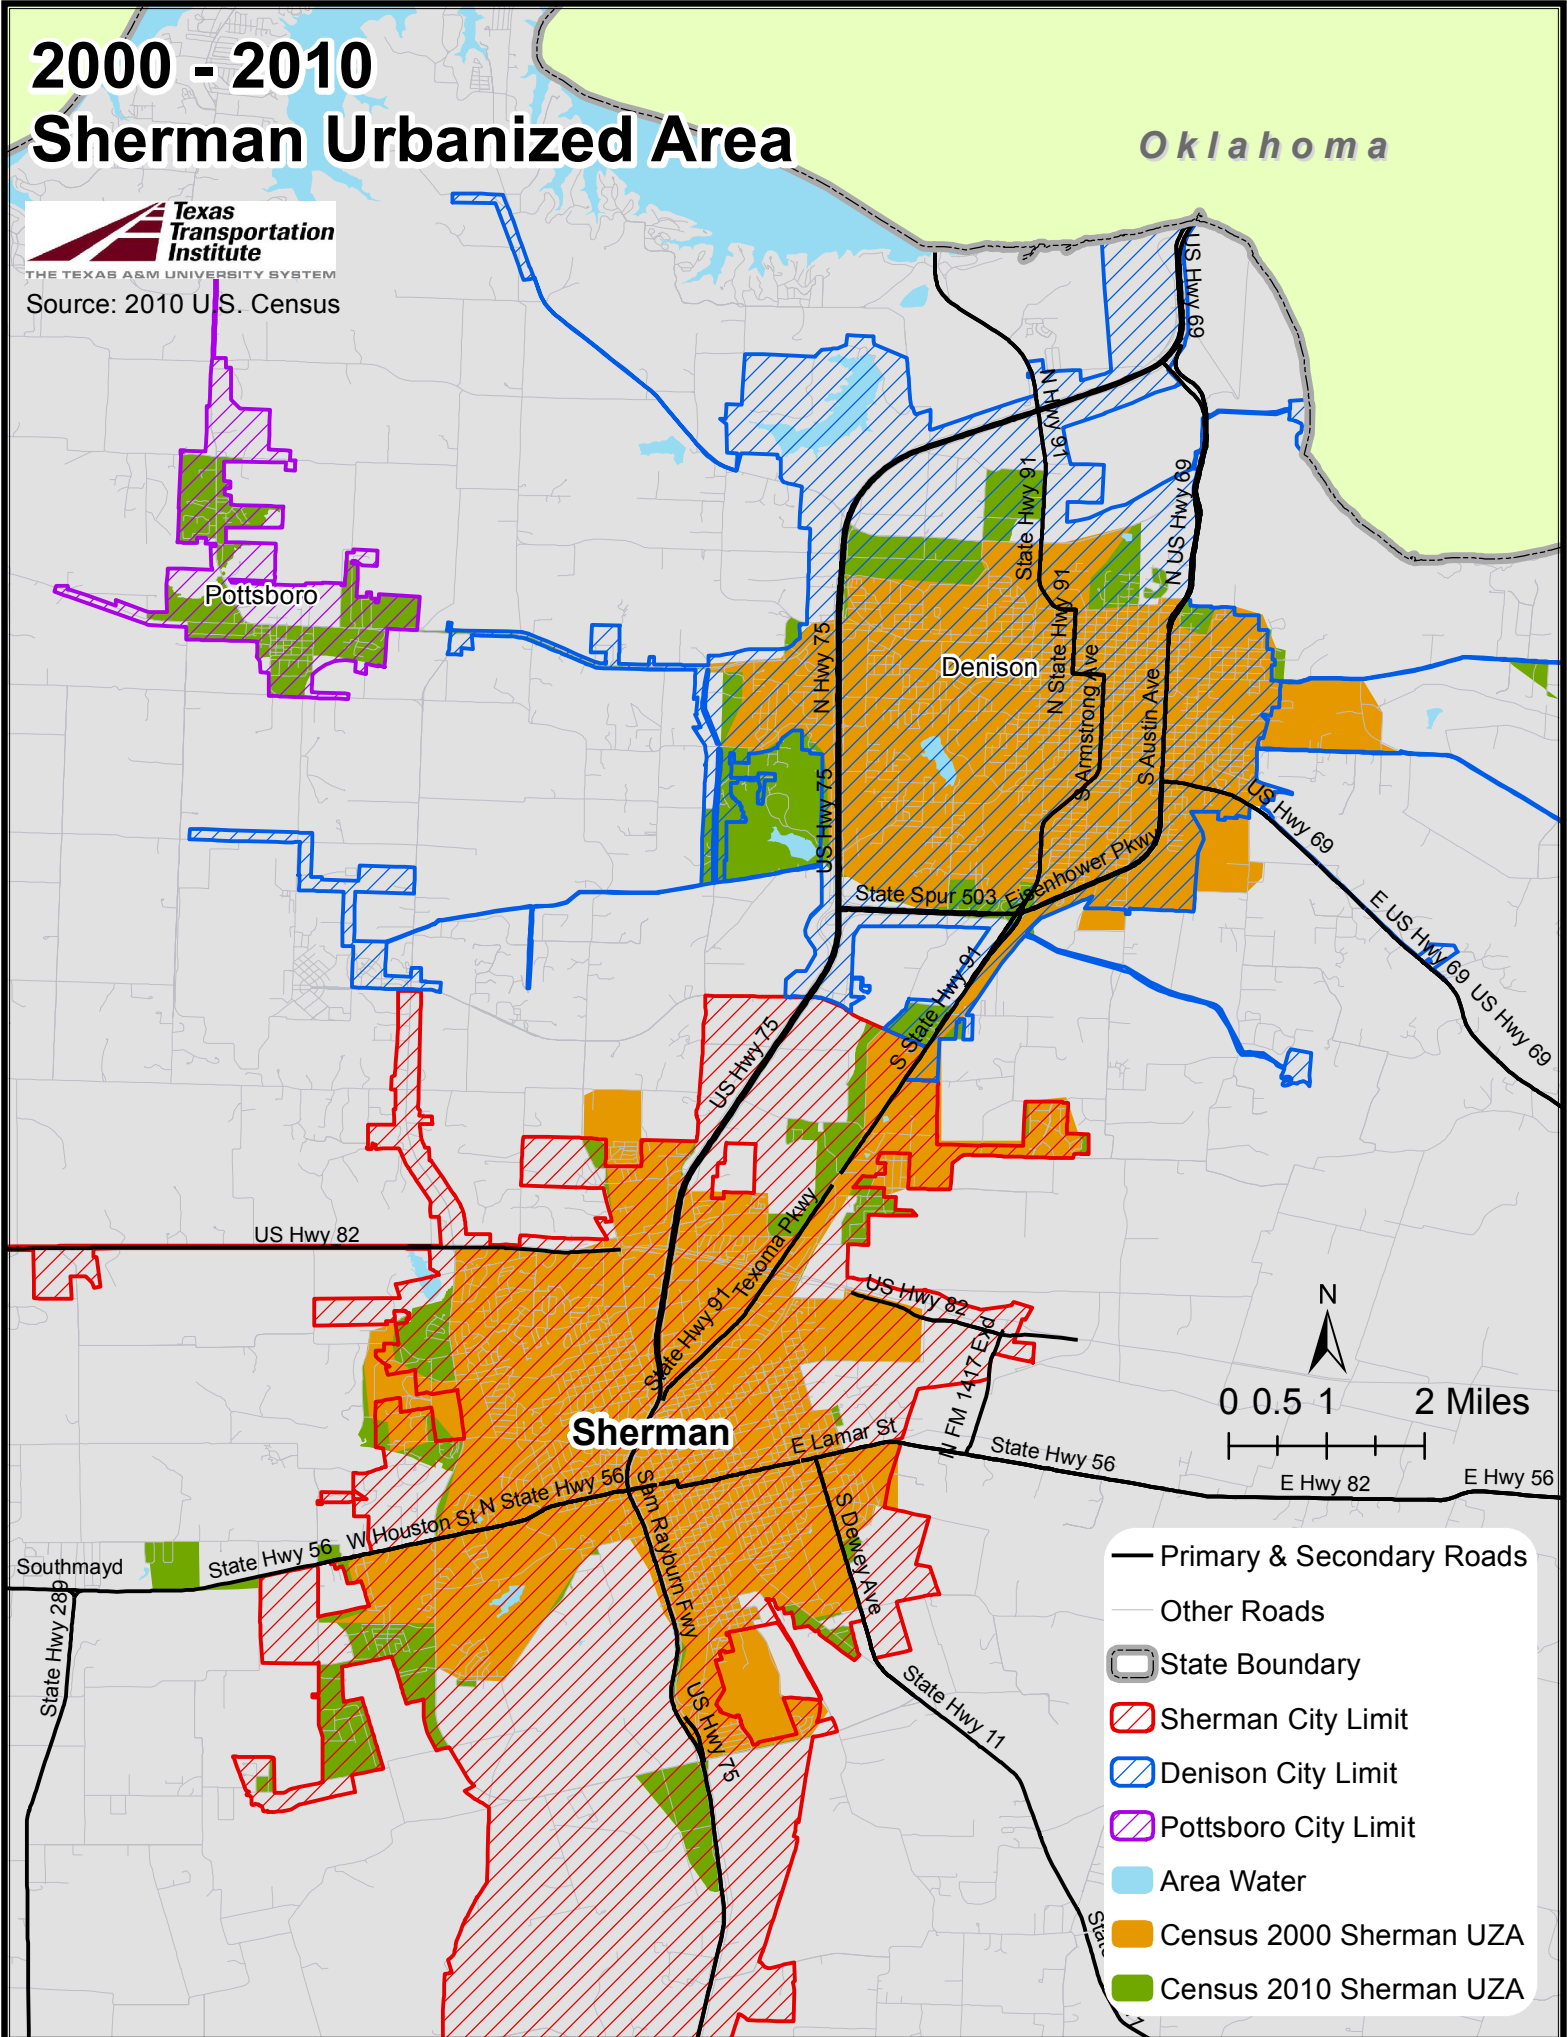

2000 - 2010 Sherman Urbanized Area

Oklahoma

Source: 2010 U.S. Census

- Primary & Secondary Roads
- Other Roads
- ◻ State Boundary
- ▭ Sherman City Limit
- ▭ Denison City Limit
- ▭ Pottsboro City Limit
- ▭ Area Water
- ▭ Census 2000 Sherman UZA
- ▭ Census 2010 Sherman UZA